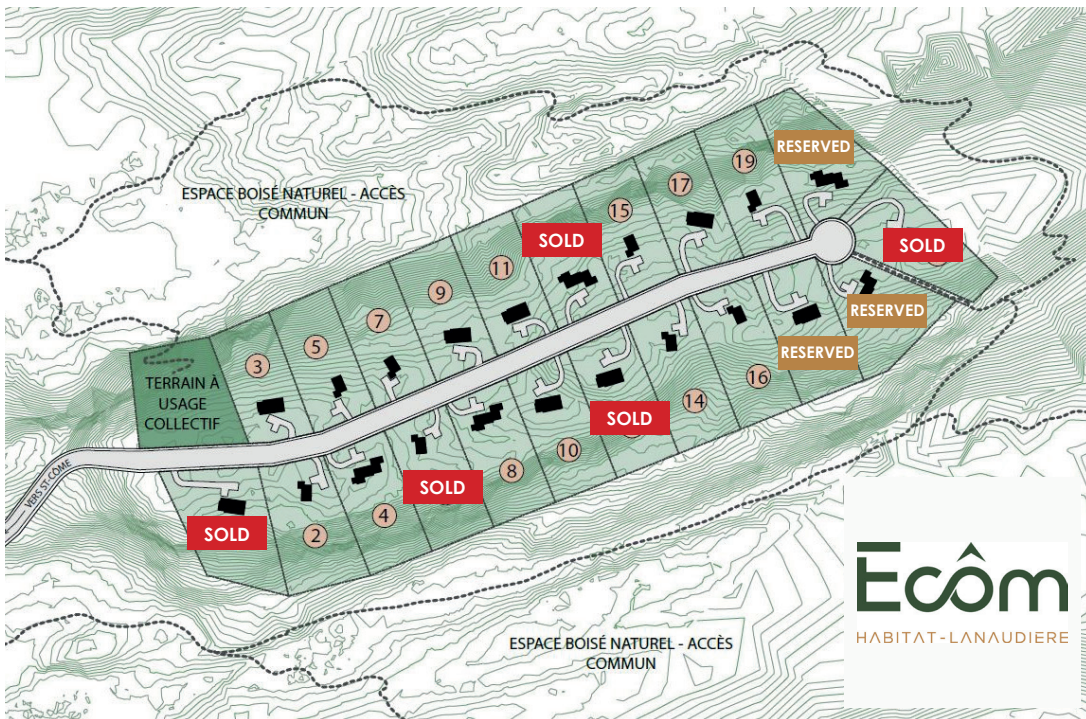

Écôm Habitat Saint-Côme | Lanaudière

A PARTNER PROJECT OF HOUSING IN THE MOUNTAIN

Located less than 100 km from Montreal, Écôm Habitat offers 22 lots with breathtaking views of the region's wild mountains. This eco-responsible inspired project is the ideal starting point for establishing yourself in a booming community.

LANDS PRICES

① Area: 62 514 ft2	-	SOLD	⑫ Area: 55 835 ft2	-	SOLD
② Area: 59 424 ft2	-	\$149 900	⑬ Area: 51 771 ft2	-	SOLD
③ Area: 48 643 ft2	-	\$134 900	⑭ Area: 57 048 ft2	-	\$144 900
④ Area: 52 249 ft2	-	\$154 900	⑮ Area: 51 489 ft2	-	\$134 900
⑤ Area: 51 950 ft2	-	\$139 900	⑯ Area: 56 886 ft2	-	\$144 900
⑥ Area: 52 967 ft2	-	SOLD	⑰ Area: 53 379 ft2	-	\$134 900
⑦ Area: 52 787 ft2	-	\$134 900	⑱ Area: 54 972 ft2	-	RESERVED
⑧ Area: 53 666 ft2	-	\$144 900	⑲ Area: 57 021 ft2	-	\$139 900
⑨ Area: 52 660 ft2	-	\$130 900	⑳ Area: 53 809 ft2	-	RESERVED
⑩ Area: 54 621 ft2	-	\$144 900	㉑ Area: 58 435 ft2	-	RESERVED
⑪ Area: 52 245 ft2	-	\$134 900	㉒ Area: 58 172 ft2	-	SOLD