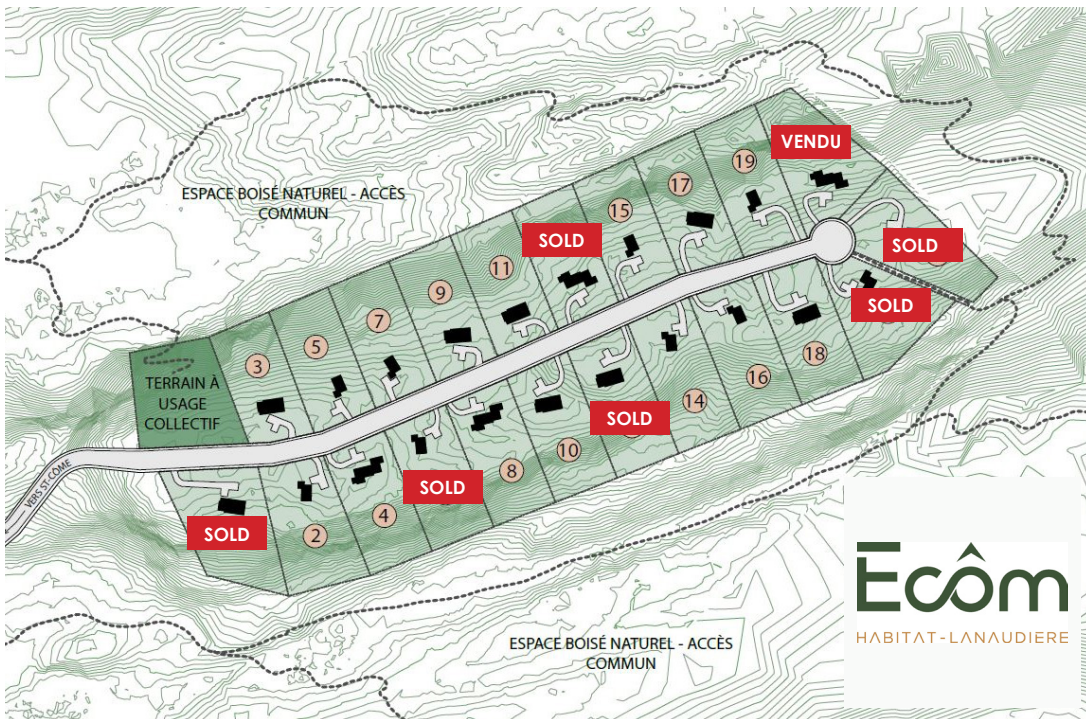

Écôm Habitat Saint-Côme | Lanaudière

A PARTNER PROJECT OF HOUSING IN THE MOUNTAIN

Located less than 100 km from Montreal, Écôm Habitat offers 22 lots with breathtaking views of the region's wild mountains. This eco-responsible inspired project is the ideal starting point for establishing yourself in a booming community.

LANDS PRICES

| | | | | | |
|--------------------|---|-----------|--------------------|---|-----------|
| ① Area: 62 514 ft2 | - | SOLD | ⑫ Area: 55 835 ft2 | - | SOLD |
| ② Area: 59 424 ft2 | - | \$149 900 | ⑬ Area: 51 771 ft2 | - | SOLD |
| ③ Area: 48 643 ft2 | - | \$119 900 | ⑭ Area: 57 048 ft2 | - | \$139 900 |
| ④ Area: 52 249 ft2 | - | \$154 900 | ⑮ Area: 51 489 ft2 | - | \$127 900 |
| ⑤ Area: 51 950 ft2 | - | \$135 900 | ⑯ Area: 56 886 ft2 | - | \$140 900 |
| ⑥ Area: 52 967 ft2 | - | SOLD | ⑰ Area: 53 379 ft2 | - | \$131 900 |
| ⑦ Area: 52 787 ft2 | - | \$130 900 | ⑱ Area: 54 972 ft2 | - | \$135 900 |
| ⑧ Area: 53 666 ft2 | - | \$145 900 | ⑲ Area: 57 021 ft2 | - | \$141 900 |
| ⑨ Area: 52 660 ft2 | - | \$130 900 | ⑳ Area: 53 809 ft2 | - | SOLD |
| ⑩ Area: 54 621 ft2 | - | \$135 900 | ㉑ Area: 58 435 ft2 | - | SOLD |
| ⑪ Area: 52 245 ft2 | - | \$128 900 | ㉒ Area: 58 172 ft2 | - | SOLD |