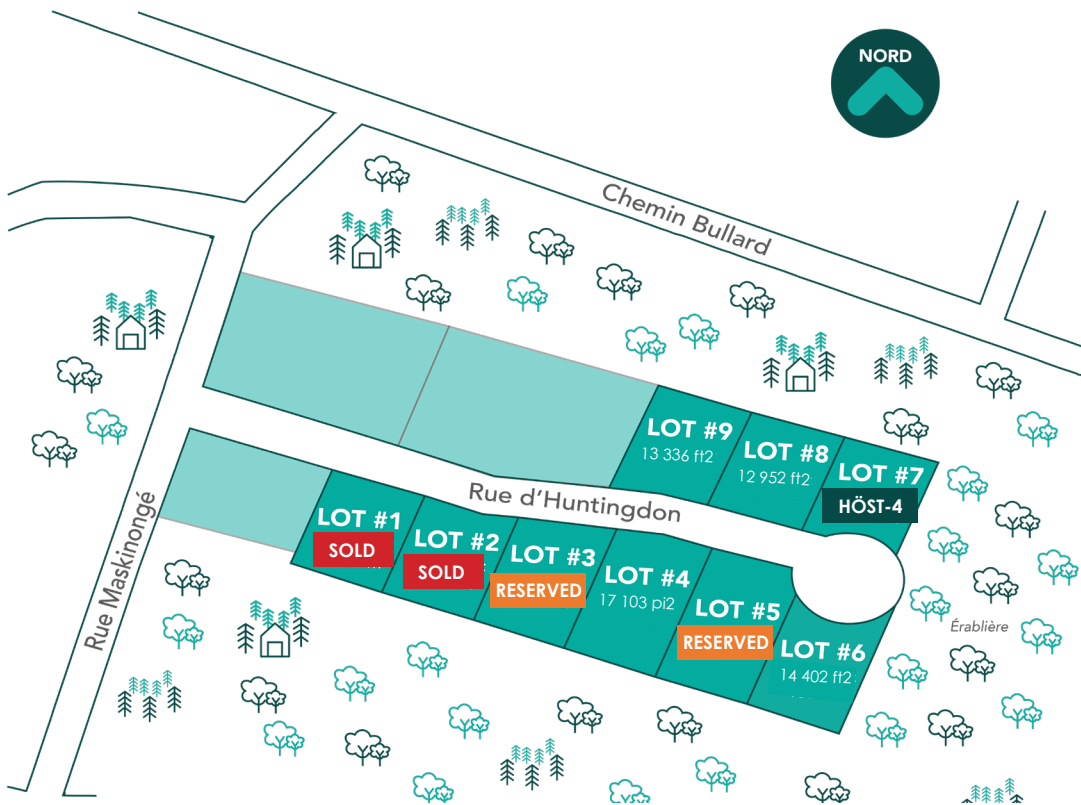

Écodomaine Iluma

Dunham | Eastern township

A REGION RENOWNED FOR ITS ACTIVITIES AND ITS GASTRONOMY

Located in the municipality of Dunham, 1 hour 20 minutes from Montreal, this development includes 9 lots in a quiet, wooded environment. An ideal location to make your dream of an ecological home come true.

Lands	Size in ft2	Prices*
1	13 067	SOLD
2	13 228	SOLD
3	14 843	RESERVED
4	17 103	\$ 119 000
5	17 243	RESERVED
6	14 402	\$ 129 000
7	12 938	MODEL HOUSE
8	12 959	\$ 79 000
9	13 336	\$ 99 000

*Taxes not included. Land prices do not include infrastructure costs. These include: Deforestation, the driveway, the excavation, the artesian well, the septic tank, the purification field, the underground connection to Hydro-Quebec and revegetation..)