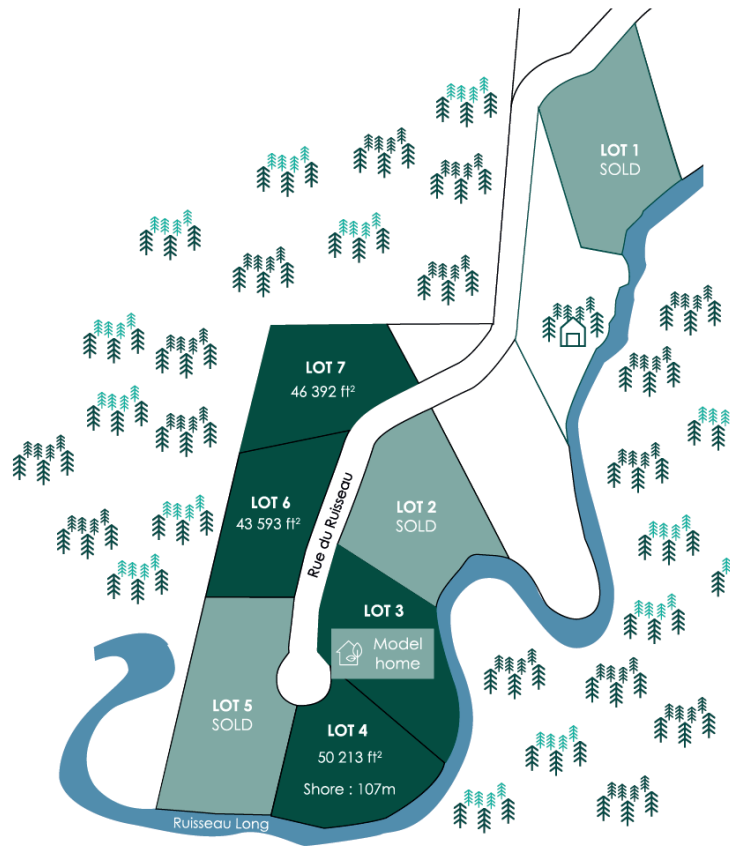

Iluma ecodomains

Arundel | Laurentides

AN ENCHANTING SETTING 15 MINUTES FROM MONT-TREMBLANT

Located less than 20 km from Mont-Tremblant and 120 km from Montreal, Iluma Arundel ecodomain offers 7 exceptional lots, some with direct access to the banks of Long Creek.

# lots	Area in ft ²	Lands prices*
1	57 269	SOLD
2	55 111	SOLD
3	52 420	MODEL HOME
4	50 213	79 000 \$
5	67 834	SOLD
6	43 593	49 000 \$
7	46 392	69 000 \$

* Taxes not included. 20,000 builder's discount. Land prices do not include infrastructure costs. Infrastructure includes : Clearing, driveway, excavation, artesian well, septic tank, septic field, underground connection to Hydro-Québec and revegetation. Prices are subject to change without notice.